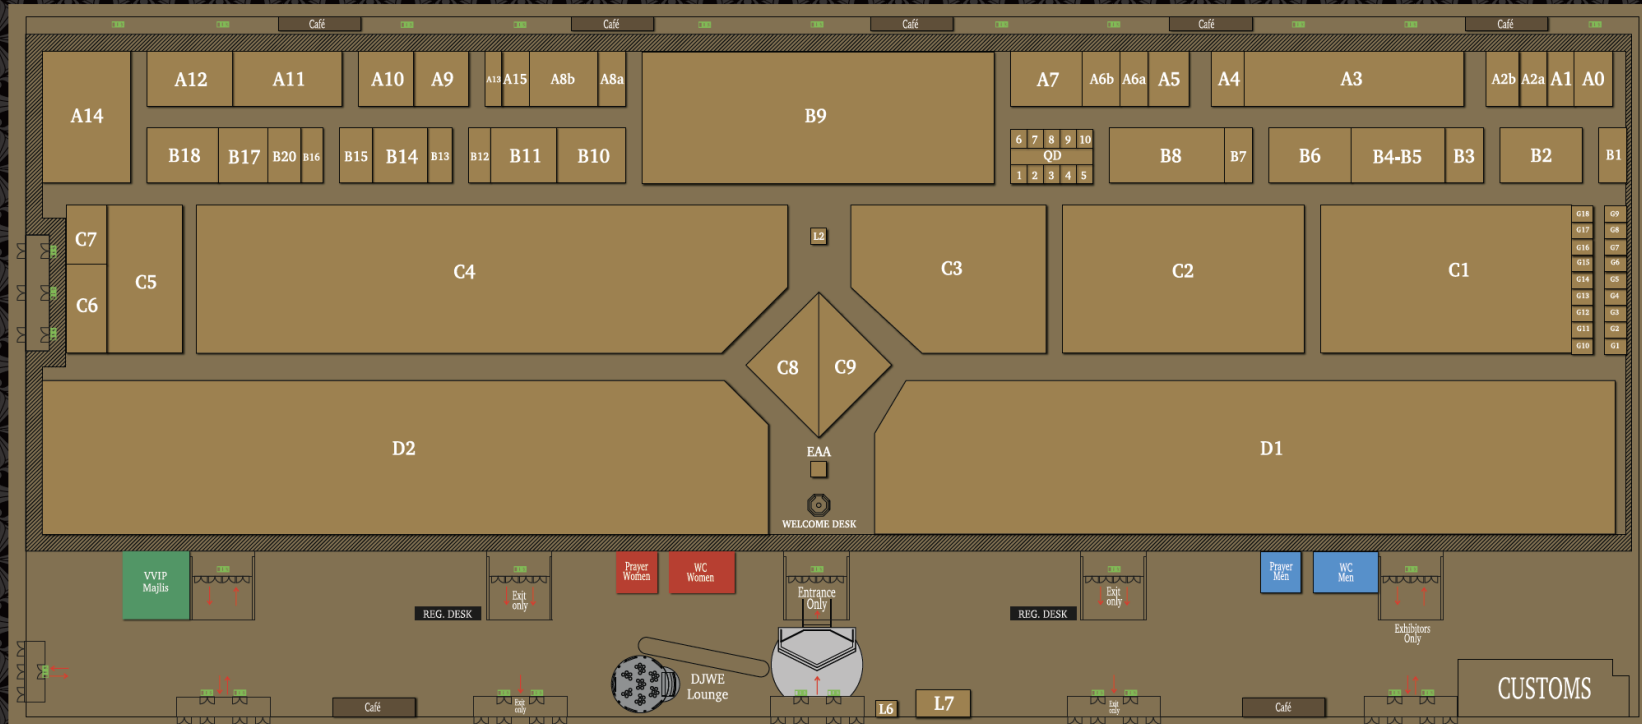

معرض الدوحة
للمجوهرات والساعات
DOHA JEWELLERY &
WATCHES EXHIBITION

SN	BOOTH N°	EXHIBITOR NAME
1	A0	SPECTRUM JEWELS
2	A1	SHINE GOLD & DIAMONDS
3	A2a	SANTOSH JEWELLERS
4	A2b	KEY GEMS INTERNATIONAL
5	A3	DAR ALMAJID JEWELLERY
6	A4	MAWLA JEWELLERY
7	A5	IL BERNARDO
8	A6a	ARMANOR
9	A6b	MATTAR JEWELRY
10	A7	PAPILLON JEWELRY
11	A8a	IGI
12	A8b	VESCHETTI ITALIA
13	A9	AL ZAIN JEWELLERY
14	A10	WAZNI JEWELLERY
15	A11	AL MALAKIA JEWELLERY
16	A12	BLUE DIAMOND

SN	BOOTH N°	EXHIBITOR NAME
17	A13	BELLINA COLLECTIONS
18	A14	AL DARWISH JEWELLERY
19	A15	SHENOY JEWELLERY
20	B1	LA MARQUISE DIAMONDS & JEWELLERY
21	B2	MUJAWHARATY WATCHES & JEWELLERY
22	B3	PARIS JEWELLERY
23	B4-B5	TURKISH PAVILION - HULYA
24	B4-B5	TURKISH PAVILION - HOSGOR
25	B4-B5	TURKISH PAVILION - SANLI
26	B4-B5	TURKISH PAVILION - LION DIAMOND
27	B4-B5	TURKISH PAVILION - GEZER
28	B4-B5	TURKISH PAVILION - DIAMERA
29	B4-B5	TURKISH PAVILION - ROBI DIAMOND
30	B4-B5	TURKISH PAVILION - STAR PIRLANTA
31	B6	AL JABER WATCHES
32	B7	WITR JEWELRY

SN	BOOTH N°	EXHIBITOR NAME
49	C5	ARTS & GEMS
50	C6	ZABARJAD & DIAMONDS
51	C7	HAIRAAJ JEWELLERY
52	C8	LOUIS VUITTON
53	C9	BVLGARI
54	D1	ALFARDAN JEWELLERY
55	D2	ALI BIN ALI LUXURY
56	G1-G18	INDIAN PAVILION
57	QD	QATARI DESIGNERS
58	L2	LEFRANGE
59	L6	DAY & NIGHT
60	L7	ALFARDAN AUTOMOTIVE
61	EAA	EDUCATION ABOVE ALL